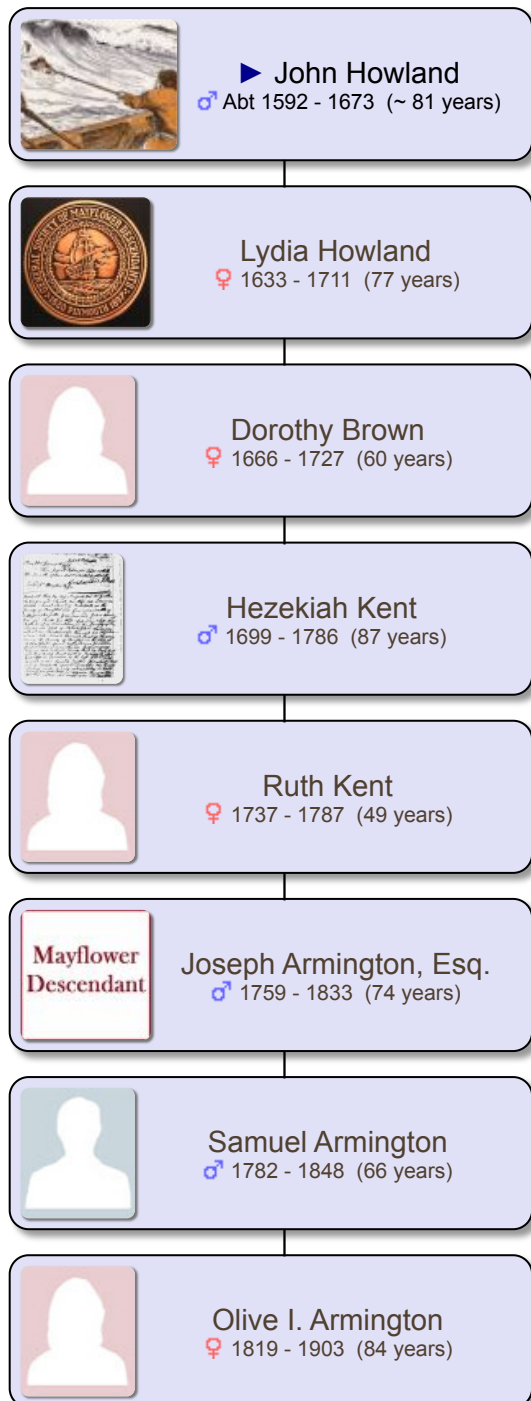

John Howland

♂ Abt 1592 - 1673 (~ 81 years)

Connections to Stacey Ann Walters

These persons are relatives - their relationship is shown in Path 1

Path 1: 11 steps (0 marriages)

John Howland ->*his daughter* Lydia Howland ->*her daughter* Dorothy Brown ->*her son* Hezekiah Kent ->*his daughter* Ruth Kent ->*her son* Joseph Armington, Esq. ->*his son* Samuel Armington ->*his daughter* Olive I. Armington ->*her son* William Armington Walters ->*his son* Henry Alfred Walters ->*his son* Ivan Lorain Walters ->*his daughter* Stacey Ann Walters

No more connections shorter than 50 in 10 search steps
(longest path checked so far was 12 steps long)

The number of different relevant paths found: 1

Vitter-Weaver Genealogy - Maintained by Jeffrey & Sharon Vitter.
<https://vitter.org/familytree>